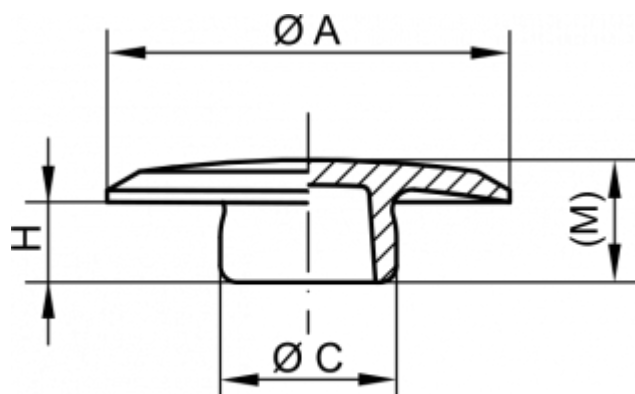

# Data Sheet

Article number: 59GPN340SW8  
Description: KLEE Cover plug GPN340 SW8 - Ø 22  
Note: 22

## Measures

A = 22  
C = 8.5  
H = 4.5  
M = 7