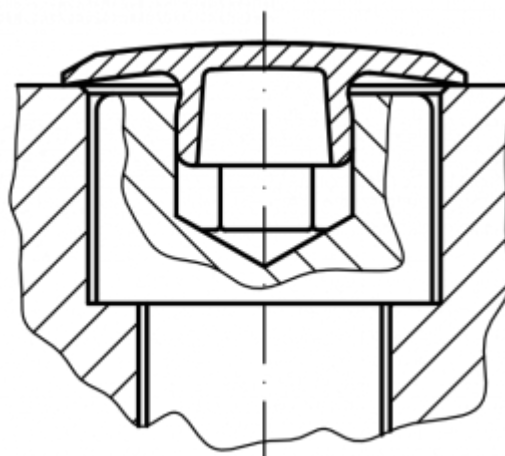

# Data Sheet

Article number: 59GPN340SW8  
Description: KLEE Cover plug GPN340 SW8 - Ø 22  
Note: 22

## Measures

A = 22  
C = 8.5  
H = 4.5  
M = 7